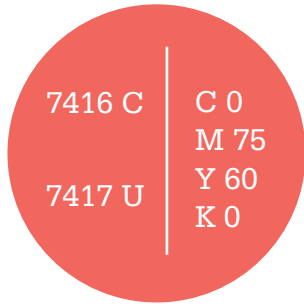

## COLORS FOR PRINT USAGE:

## COLORS FOR WEB USAGE:

WHITE TEXT OVER THESE COLORS  
CAN BE 18 PIXELS OR LESS

WHITE TEXT OVER THESE COLORS **MUST BE**  
EQUAL TO OR GREATER THAN 18 PIXELS